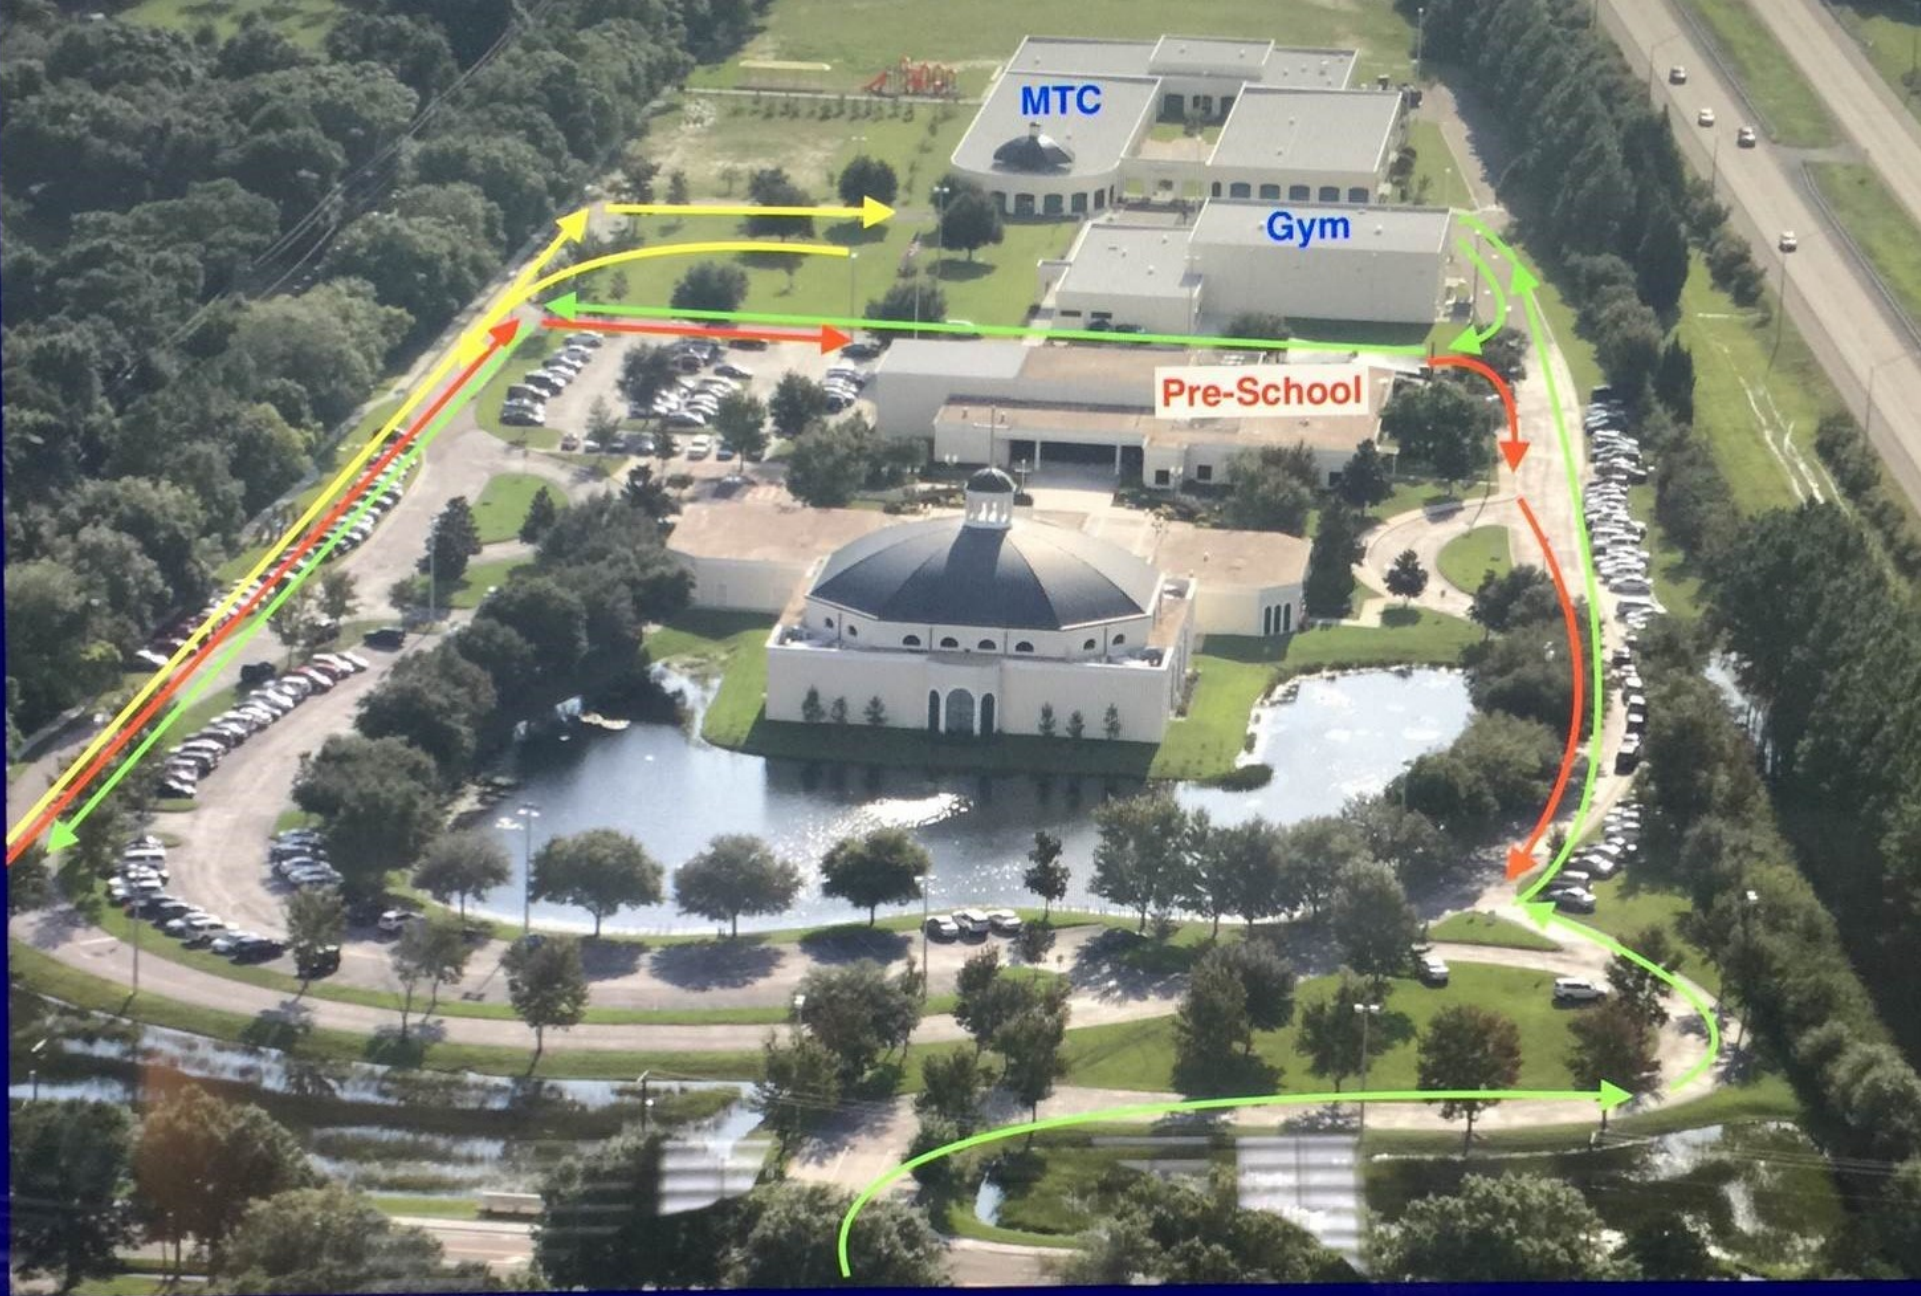

MTG

**Mother Teresa of Calcutta Catholic School
Roman Catholic Diocese of St. Petersburg, FL**

17524 Lakeshore Road Lutz, FL 33558 813-933-4750

Traffic Patterns for Drop Off and Pick Up

MTC and Pre-School Traffic Pattern looking east

MTC and Pre-School Traffic Pattern looking west

Park in grass lot for walking children to/from school

Sidewalk for walking children to/from school

Gym

Faculty Parking only, please no parking for drop off or pick up

Car Line

MTC Car Line

Vehicles must pull forward to the next empty cone number, no gaps in between cones. The inside/through lane is for vehicles to pass through the car line once their child is safely in the vehicle. Vehicles must not attempt to enter the car line from the through lane. The parking lot is restricted to faculty & visitors.

Car Line Curb Side

Car Line Cone Placement with Vehicles

MTC and Pre-School Traffic Pattern and designated areas for parking

Walk-in Parking