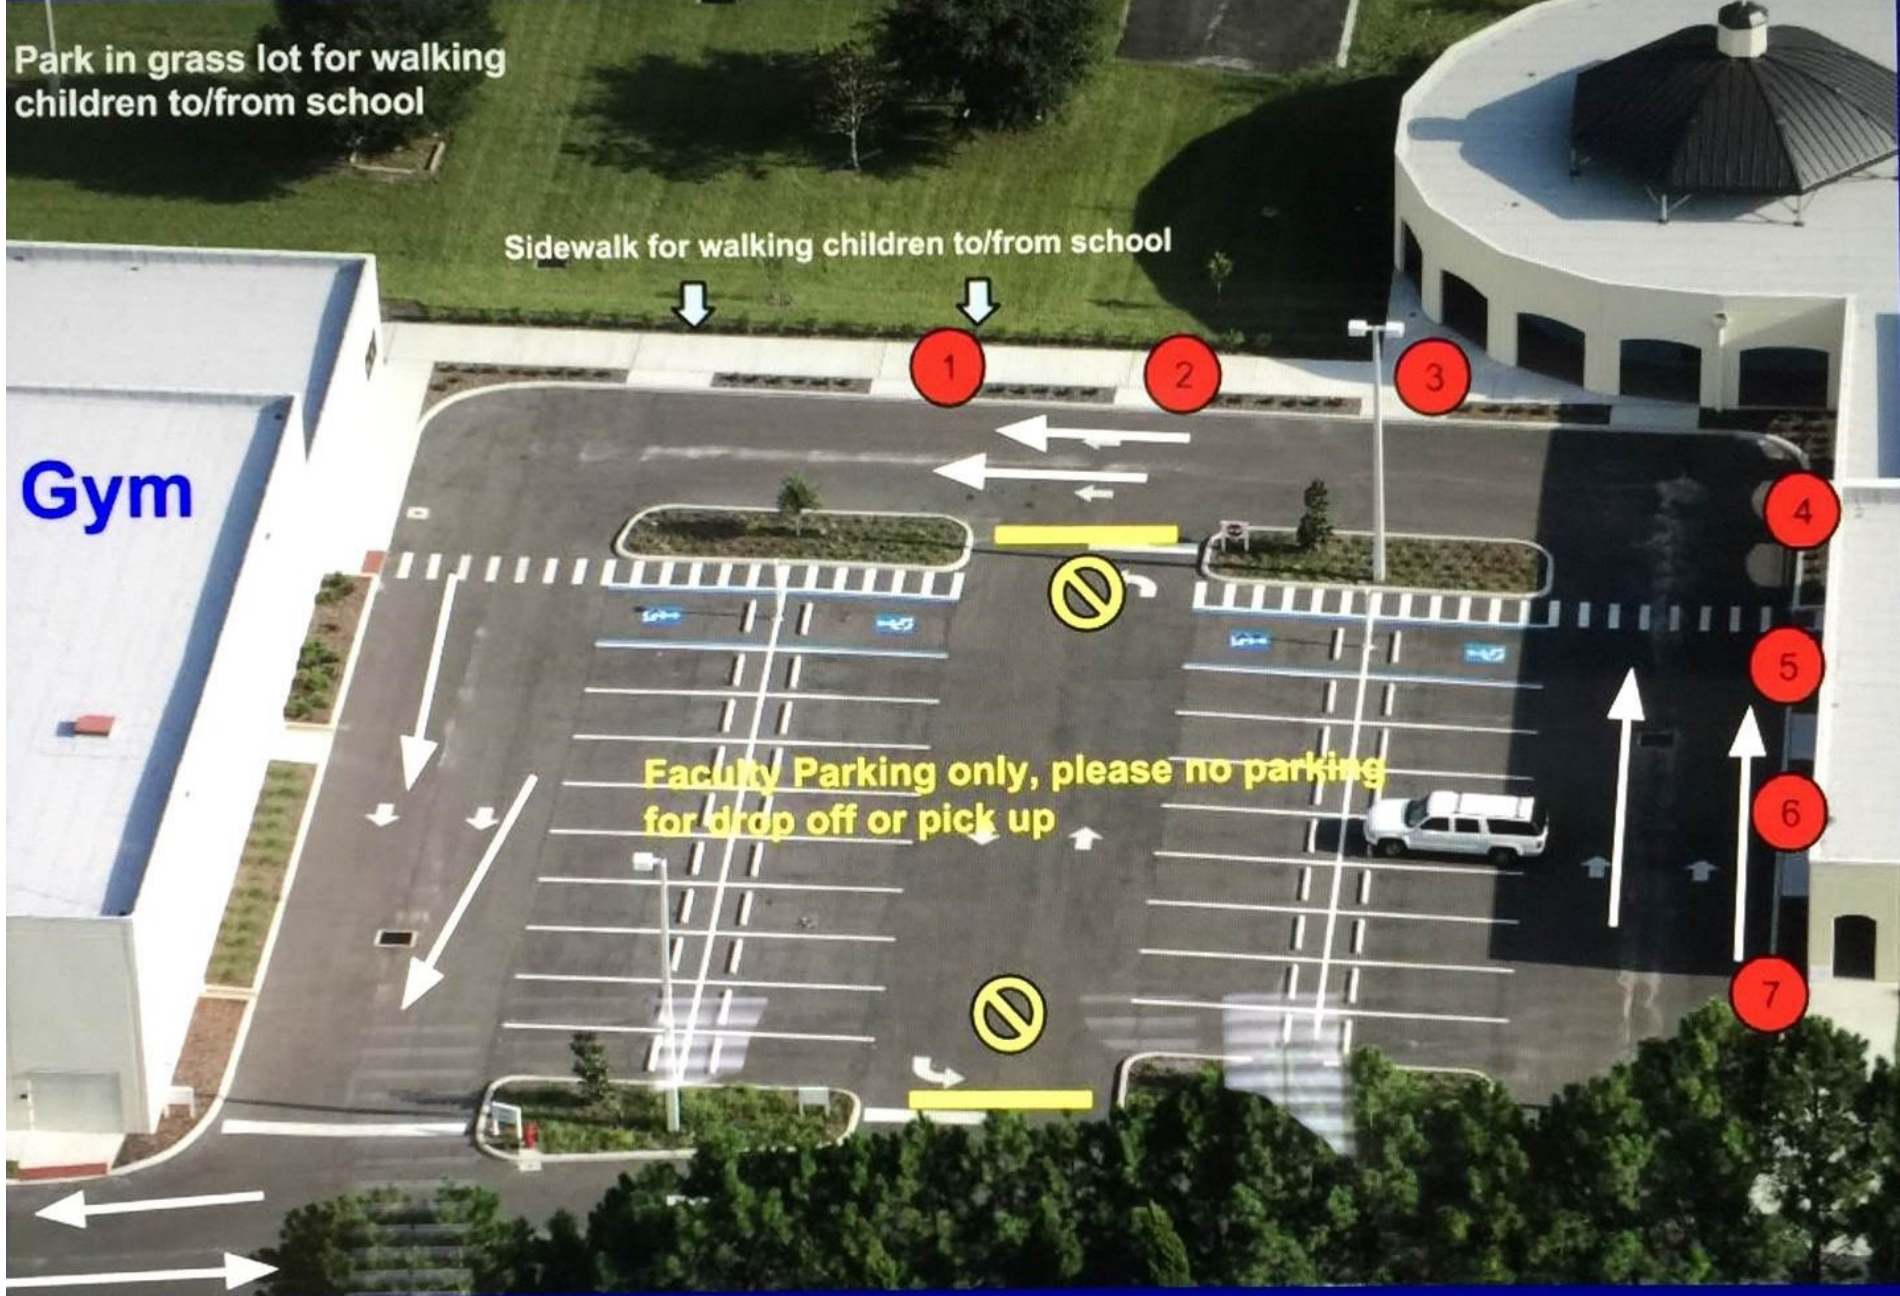

MTC and Pre-School Traffic Pattern looking west

Park in grass lot for walking children to/from school

Sidewalk for walking children to/from school

Gym

Faculty Parking only, please no parking for drop off or pick up

Car Line

MTC Car Line

Vehicles must pull forward to the next empty cone number, no gaps in between cones. The inside/through lane is for vehicles to pass through the car line once their child is safely in the vehicle. Vehicles must not attempt to enter the car line from the through lane. The parking lot is restricted to faculty & visitors.

Car Line Curb Side

Car Line Cone Placement with Vehicles

MTC and Pre-School Traffic Pattern and designated areas for parking

Walk-in Parking